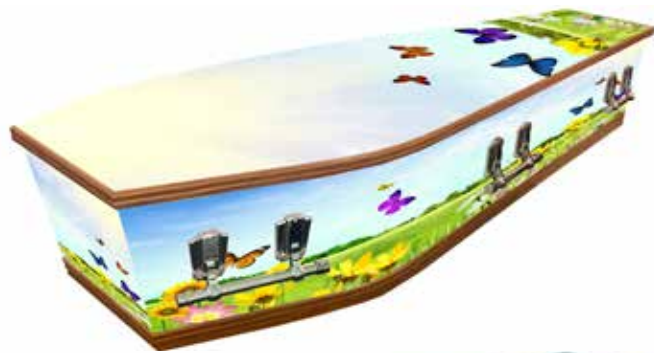

Vinyl Wrap Flat Lid

MDF, (Any high res image/s can be used with a 1- 2 day wait) $3,370.00