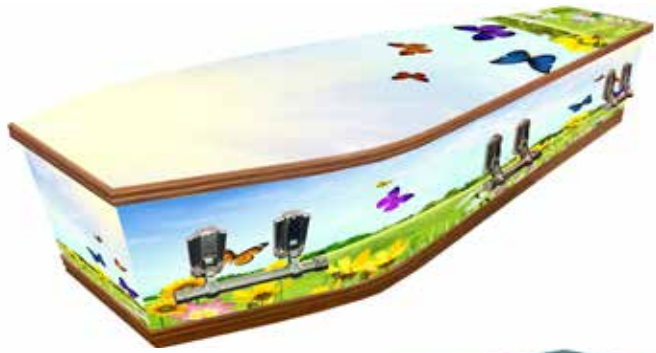

CASKET BOOK

UPDATED JULY 2024

Flat Lid Solid Pine, Teak

Oiled, low sheen, black drop bar handle, \$2,330

Flat Lid Solid Pine, Mahogany

Oiled, low sheen, black drop bar handle, \$2,330

Raised Lid Solid Pine, Teak

Oiled, low sheen, fixed solid handle, \$2,780

Raised Lid Solid Pine, Mahogany

Oiled, low sheen, fixed solid handle, \$2,780

Mahogany Raised Lid

MDF, Mahogany Veneer, \$2,730.00

Painted White Flat Lid

MDF, (Any colour available with a 1– 2 day wait) \$3,000.00

Painted White Raised Lid

MDF, (Any colour available with a 1- 2 day wait) \$3,200.00

Vinyl Wrap Flat Lid

MDF, (Any high res image/s can be used with a 1- 2 day wait) \$3,370.00

* Suitable for natural burial