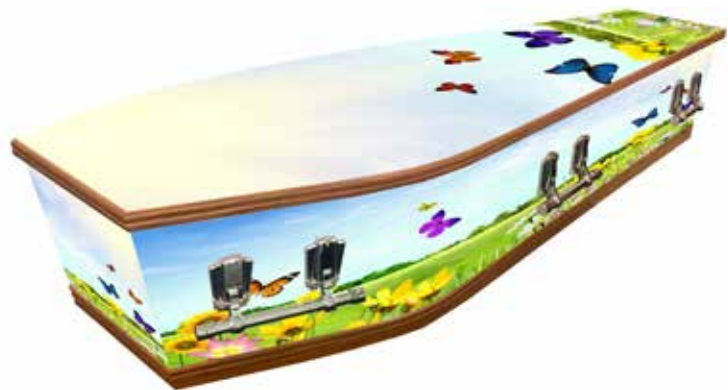

Vinyl Wrap Flat Lid

MDF, (Any high res image/s can be used with a 1- 2 day wait) $3210.00

SOLID CASKETS

Solid, Panelled and Batesville
Not Natural Burial