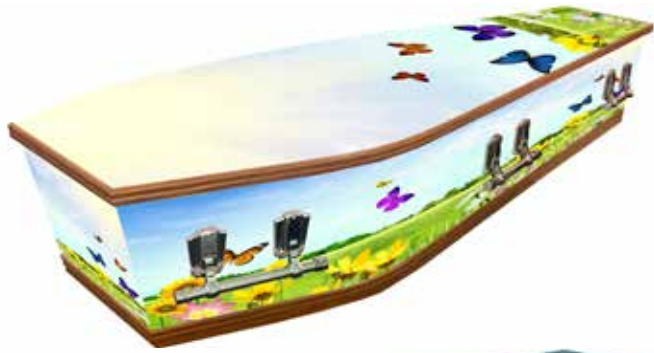

CASKET BOOK

UPDATED AUGUST 2024

Flat Lid Solid Pine, Teak

Oiled, low sheen, black drop bar handle, \$2,330

Flat Lid Solid Pine, Mahogany

Oiled, low sheen, black drop bar handle, \$2,330

Raised Lid Solid Pine, Teak

Oiled, low sheen, fixed solid handle, \$2,780

Raised Lid Solid Pine, Mahogany

Oiled, low sheen, fixed solid handle, \$2,780

Mahogany Raised Lid

MDF, Mahogany Veneer, \$2,730.00

Painted White Flat Lid

MDF, (Any colour available with a 1– 2 day wait) \$3,000.00

Painted White Raised Lid

MDF, (Any colour available with a 1- 2 day wait) \$3,200.00

Vinyl Wrap Flat Lid

MDF, (Any high res image/s can be used with a 1- 2 day wait) \$3,370.00

* Suitable for natural burial